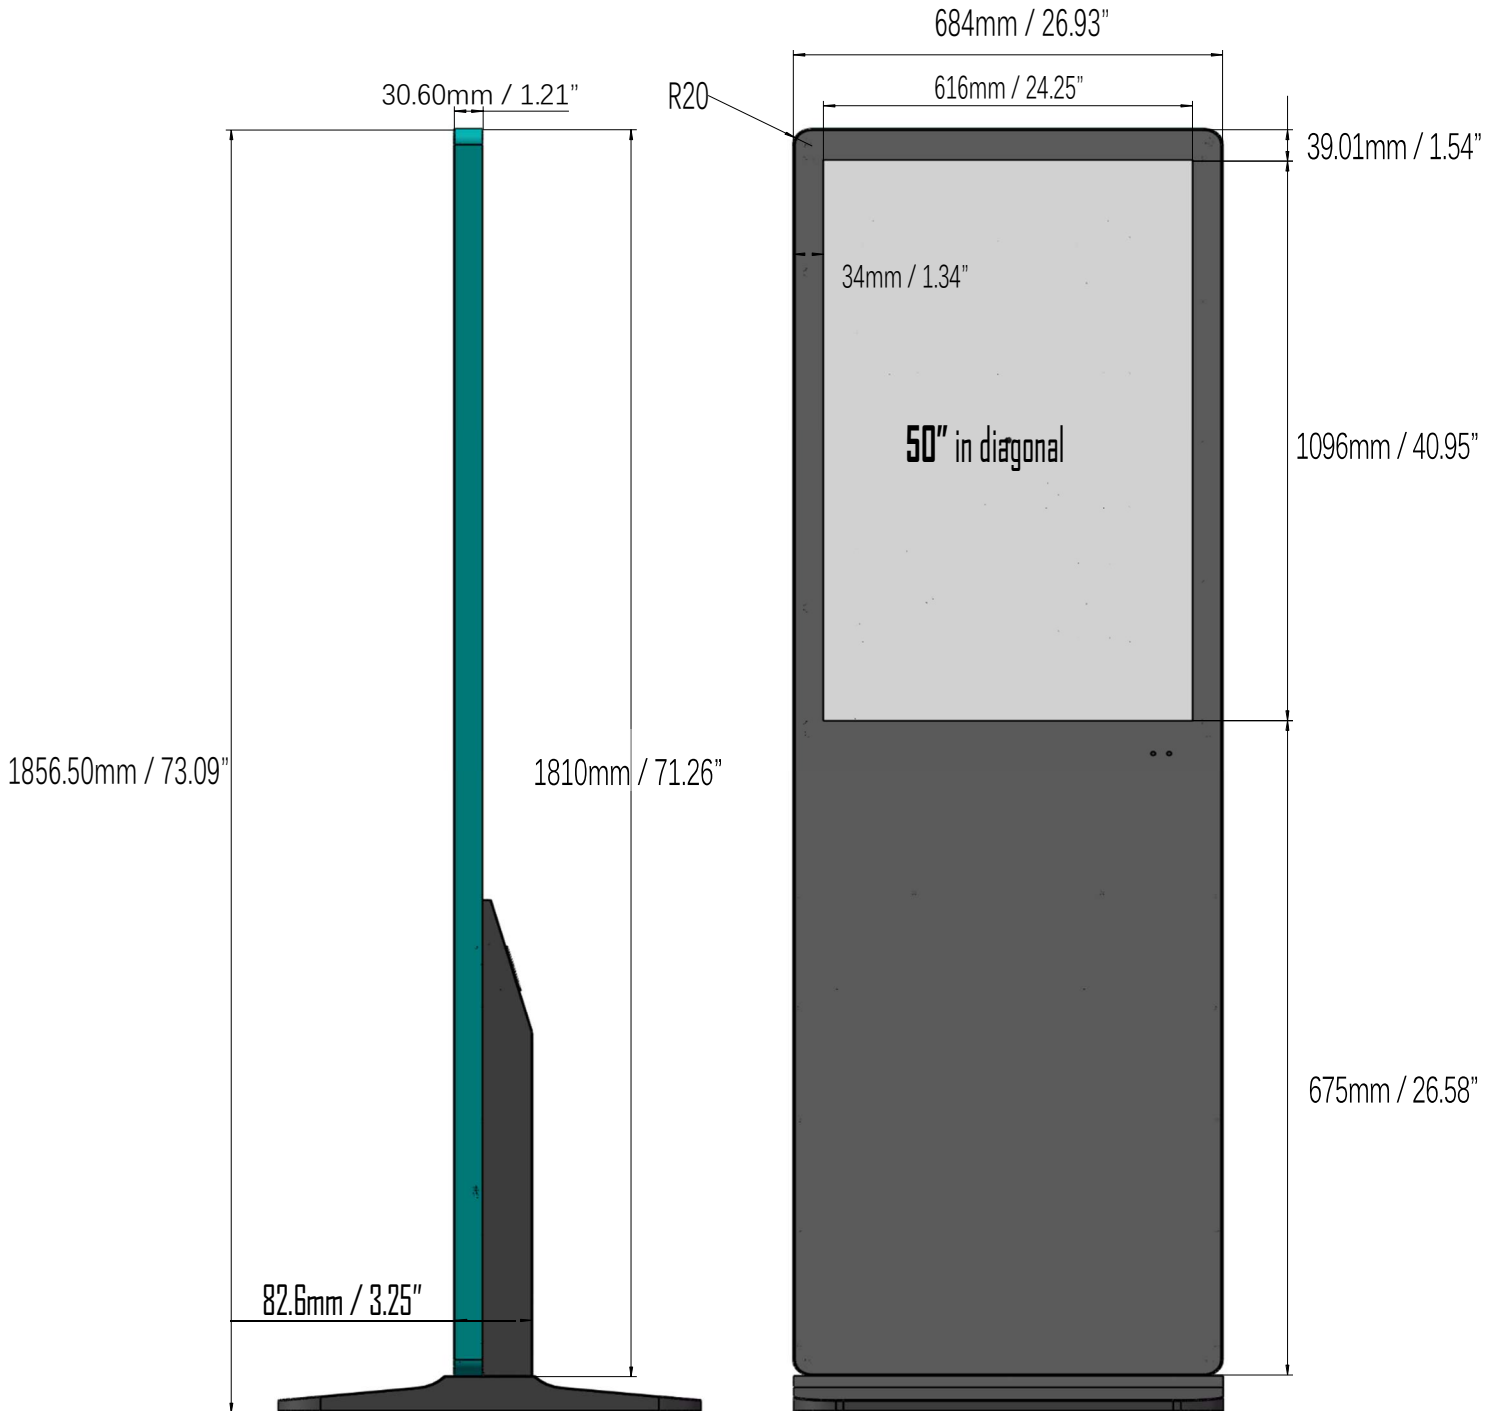

EOOKE 50 INCH FREE-STANDING SIGNAGE SCREEN

(Dimension: mm / inch)

The Front

The Back

The Base