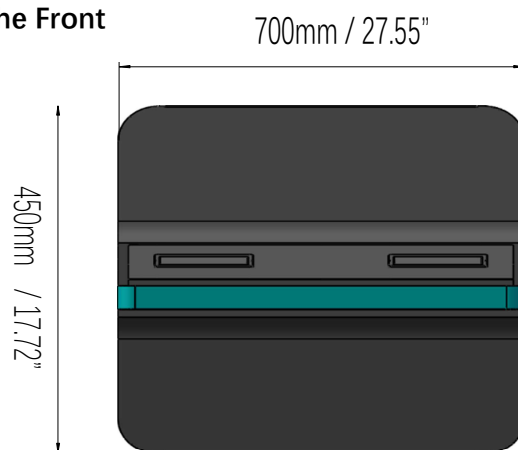

EOOKE 50 INCH FREE-STANDING SIGNAGE SCREEN

(Dimension: mm / inch)

The Front

The Back

The Base