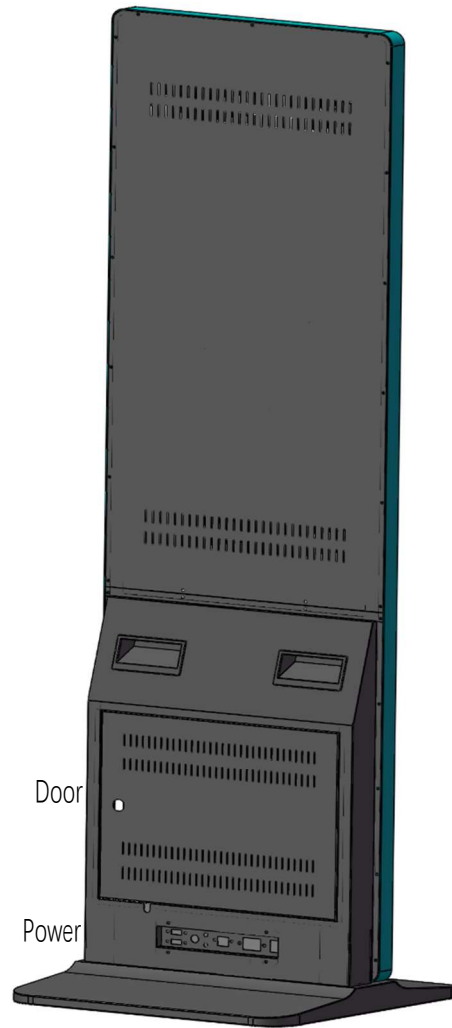

EOOKE 50 INCH FREE-STANDING SIGNAGE SCREEN

(Dimension: mm / inch)

The Front

The Back

The Base