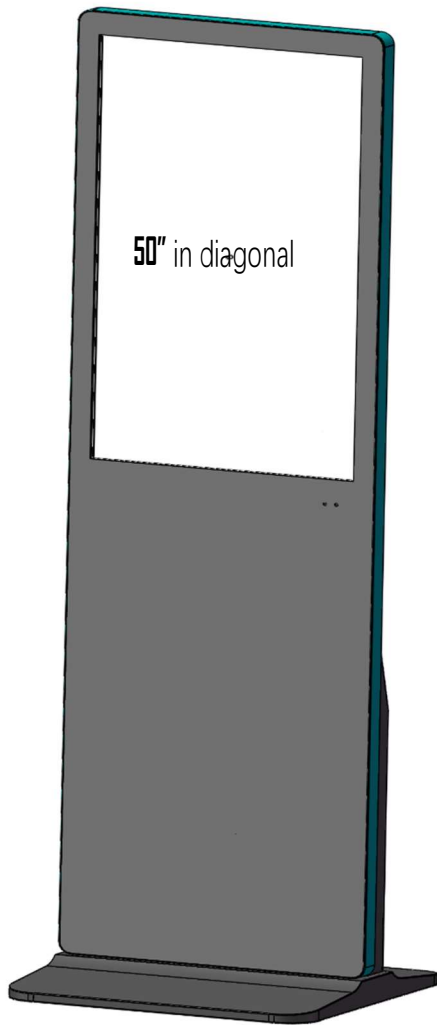

EOOKE 50 INCH FREE-STANDING SIGNAGE SCREEN

(Dimension: mm / inch)

The Front

The Back

The Base